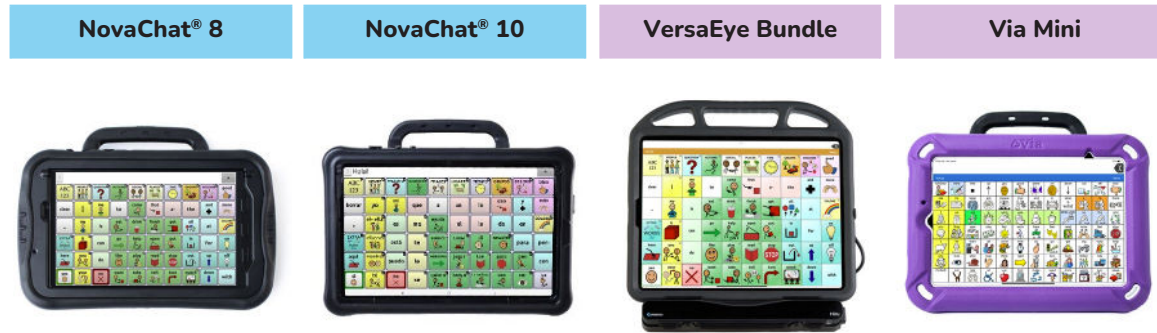

Communication Device Guide

Software	Chat Software Please see the Software Guide for vocabularies available		iOS Apps Please see the Software Guide for vocabularies available	iOS Apps Please see the Software Guide for vocabularies available
Operating System	Android OS	Android OS	IOS	IOS
Screen size	8 inches / 20 cm	11 inches / 28 cm	12.9 inches / 33 cm	8.3 inch / 21 cm
Screen durability	Gorilla Glass	Gorilla Glass	Aluminosilicate glass	Aluminosilicate glass
Weight	950 grams	1.25 kg	1.5 kg with iPad Pro 12.9"	816 grams
USB ports	Yes – 1 (USB-C)	Yes – 1 (USB-C)	Yes – 1 (USB-C)	Yes – 1 (USB-C)
Keyguards / Touchguides	Standard keyguards available for certain grid sizes. Custom keyguards and touchguides also available.		Yes, through alternate providers.	Standard keyguards available for certain grid sizes.
Eye Gaze	No	No	Hiru eye tracker	No
Head Pointing	No	No	Yes - through iPad Pro	Yes - through iPad Mini
Switch Ports	Yes – 2	Yes – 2	Yes – 1	Yes – 2
Environmental Control	Pages available that work with voice assistants (e.g., Alexa).		Pages available that work with voice assistants (e.g., Alexa).	Pages available that work with voice assistants (e.g. Alexa)
Mounting	Compatible with Quick Release (Rehadapt) and DAESSY mounting systems		Versa QRM Mounting Plate	QRM Mounting Plate
Battery Life	8 hours 45 mins (with continuous use)	10 hours (with continuous use)	9 hours typical battery life	10 hours typical battery life

Additional accessories are available. Please visit <https://liberator.net.au/store/>

Software Guide (Vocabularies)

NuVoice vocabularies

- Unity: 28, 36, 45, 60, 84, 144 Sequenced or One Hit
- LAMP Word for Life (WFL): 84 Full, Transition and One Hit
- LAMP WFL Vision Impairment (VI): 84 Full, Transition or One Hit
- Essence: 36, 60, 84, 144 ABC or QWERTY
- CoreScanner: 1, 8, 23, 25, 108, 190, 1000s core words
- WordPower for Accent: Word or Pictures 28, 36, 45, 60, 84 (SS or PCS)
- WordCore: 45, 84, 84 Scan, 144)
- Page-Based: 8 Phrase, 8 Auditory Scan, 15 Talk, 45 ABC with Pages

Chat software – LAMP Words for Life

- LAMP WFL 84 Full, Transition and One Hit

Chat software – Chat vocabularies

SymbolStix (SS) or Picture Communication Symbols® (PSC) available

- WordPower: 20, 25, 42 Basic, 42, 48, 60 Basic, 60, 80, 108, 108 w keyboard, 140 Scan & Touch
- VocabPC Adolescent-Adult 12
- Spelling
- myQuickChat: Child or Adult 4, 8, 12
- myCore 117
- Multichat 15 (Student, Adolescent, or Adult)
- Communication Journey: Aphasia 12
- 4 Basic
- Basic Scan 8
- Intermediate Scan 8

iOS Apps

Via Mini and VersaEye bundle comes with one of the following vocabulary apps

- LAMP Words for Life
- TouchChat HD- AAC w/ WordPower
- Dialogue AAC